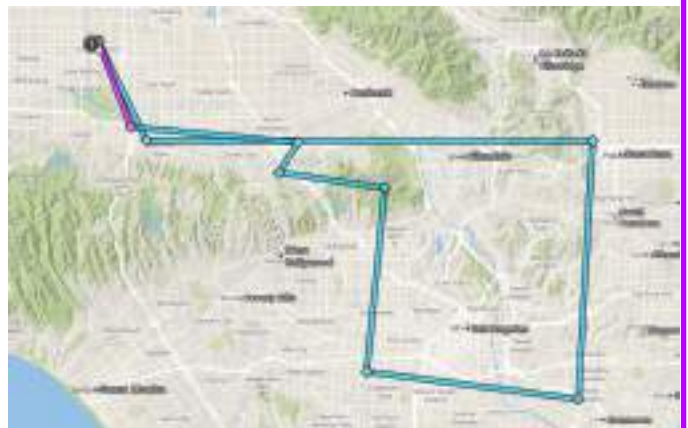

Discovery Flights

more info → SMS Chuck.
424 844 9591

from...

KVNY - San Fernando Valley, Van Nuys Airport

Expedite →

Hollywood Sign - DTLA

50 NM

~ 1.2 hr hobbs time

Endure ←

Hollywood Sign - DTLA

+ LAX Overfly

75 NM + 1 maneuver

~ 1.7 hr hobbs time

slow flight