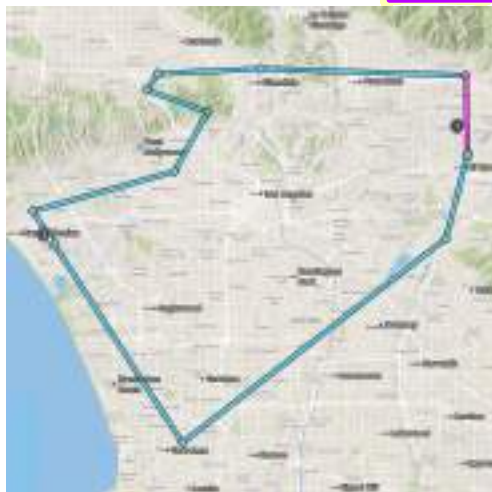

~ 2.2 hrs hobbs time

slow flight

Steep turns

turns around a point

Extended + Angels' Gate →

Discovery Flights

more info → SMS Chuck.
424 844 9591

from...

KEMT - San Gabriel Valley, El Monte Airport

Expedite →

Hollywood Sign - DTLA

50 NM

~ 1.2 hr hobbs time

Endure ←

Hollywood Sign - DTLA
+ LAX Overfly

75 NM + 1 maneuver

~ 1.7 hr hobbs time

slow flight

Hollywood Sign
DTLA
LAX Overfly

Extended + Malibu Beach ↗

100 NM + 3 maneuvers

~ 2.2 hrs hobbs time

slow flight

Steep turns

Extended →

✓ Palos Verdes - Angels' Gate

✓ LAX Overfly x2

+ Malibu - Santa Monica Peer

✓ Hollywood Sign - DTLA

100 NM + 3 maneuvers

~ 2.2 hr hobbs time

slow flight