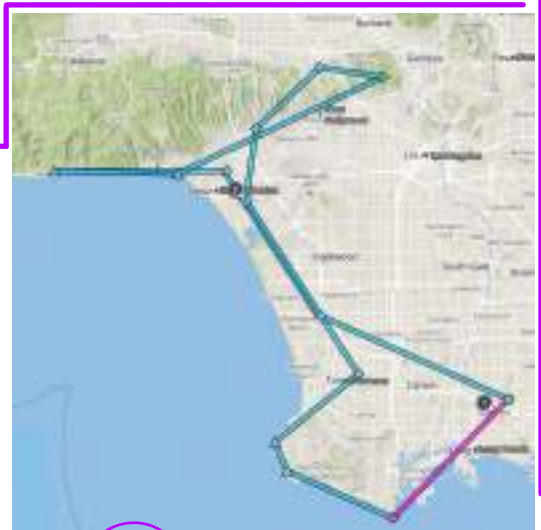

✓ Hollywood Sign - DTLA

✓ Palos Verdes - Angels' Gate

+ LAX Overfly

85 NM + 2 maneuvers

~ 1.8 hr
hobbs time

Endure ←

slow flight

Steep turns

Extended →

✓ Palos Verdes - Angels' Gate

✓ LAX Overfly x2

+ Malibu - Santa Monica Peer

✓ Hollywood Sign - DTLA

100 NM + 3 maneuvers

~ 2.2 hr hobbs time

slow flight

Steep turns

turns around a point